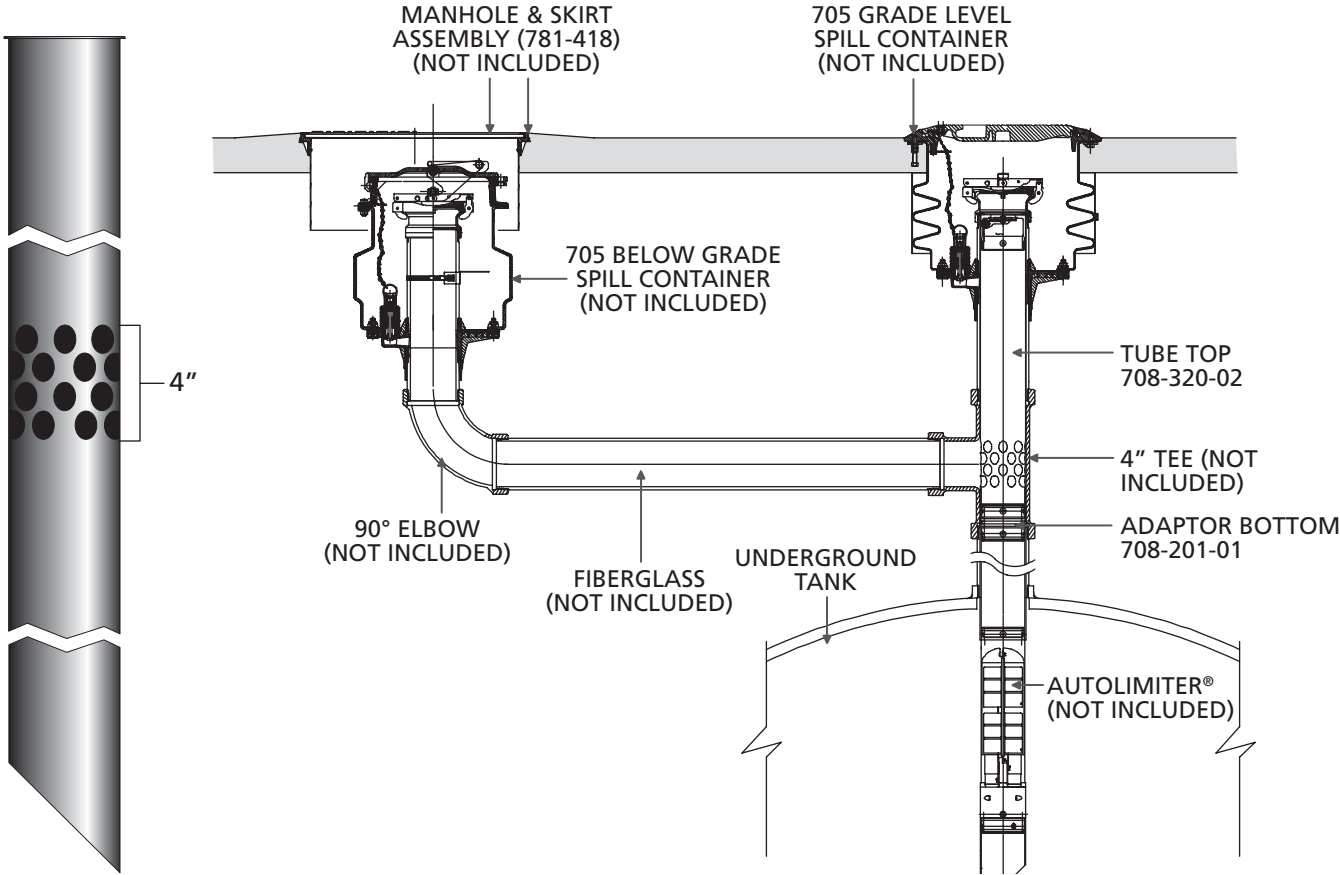

Service Station Hardware

Remote Fill Kit

EBW's Remote Fill Kit is needed when your tank location does not allow the space for a tanker truck or a convenient means to fill your tanks during high traffic periods. The remote fill can also be utilized for day/night filling allowing the delivery out away from the main building during the day and up close to the building during nighttime hours.

- Design Highlights & Advantages**
- More flexibility with station/equipment design.
 - Allows for sticking tank through main fill adaptor.

PART	LENGTH OF TOP TUBE WITH KIT	LBS.	KG.
708-320-02	72"/1.8 m	6.40	2.90