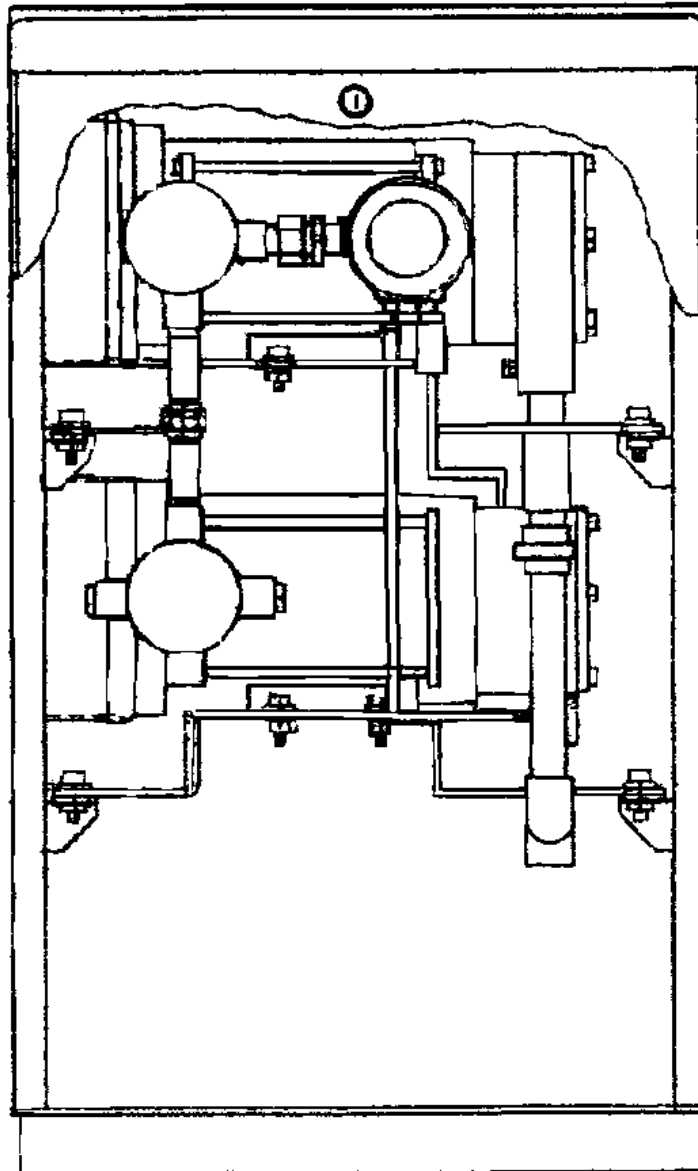

VP500C/2
Two Cabinet Mounted Vane Pumps
(Includes 9800-1 Pressure Switch)

HEALY
SYSTEMS, INC.