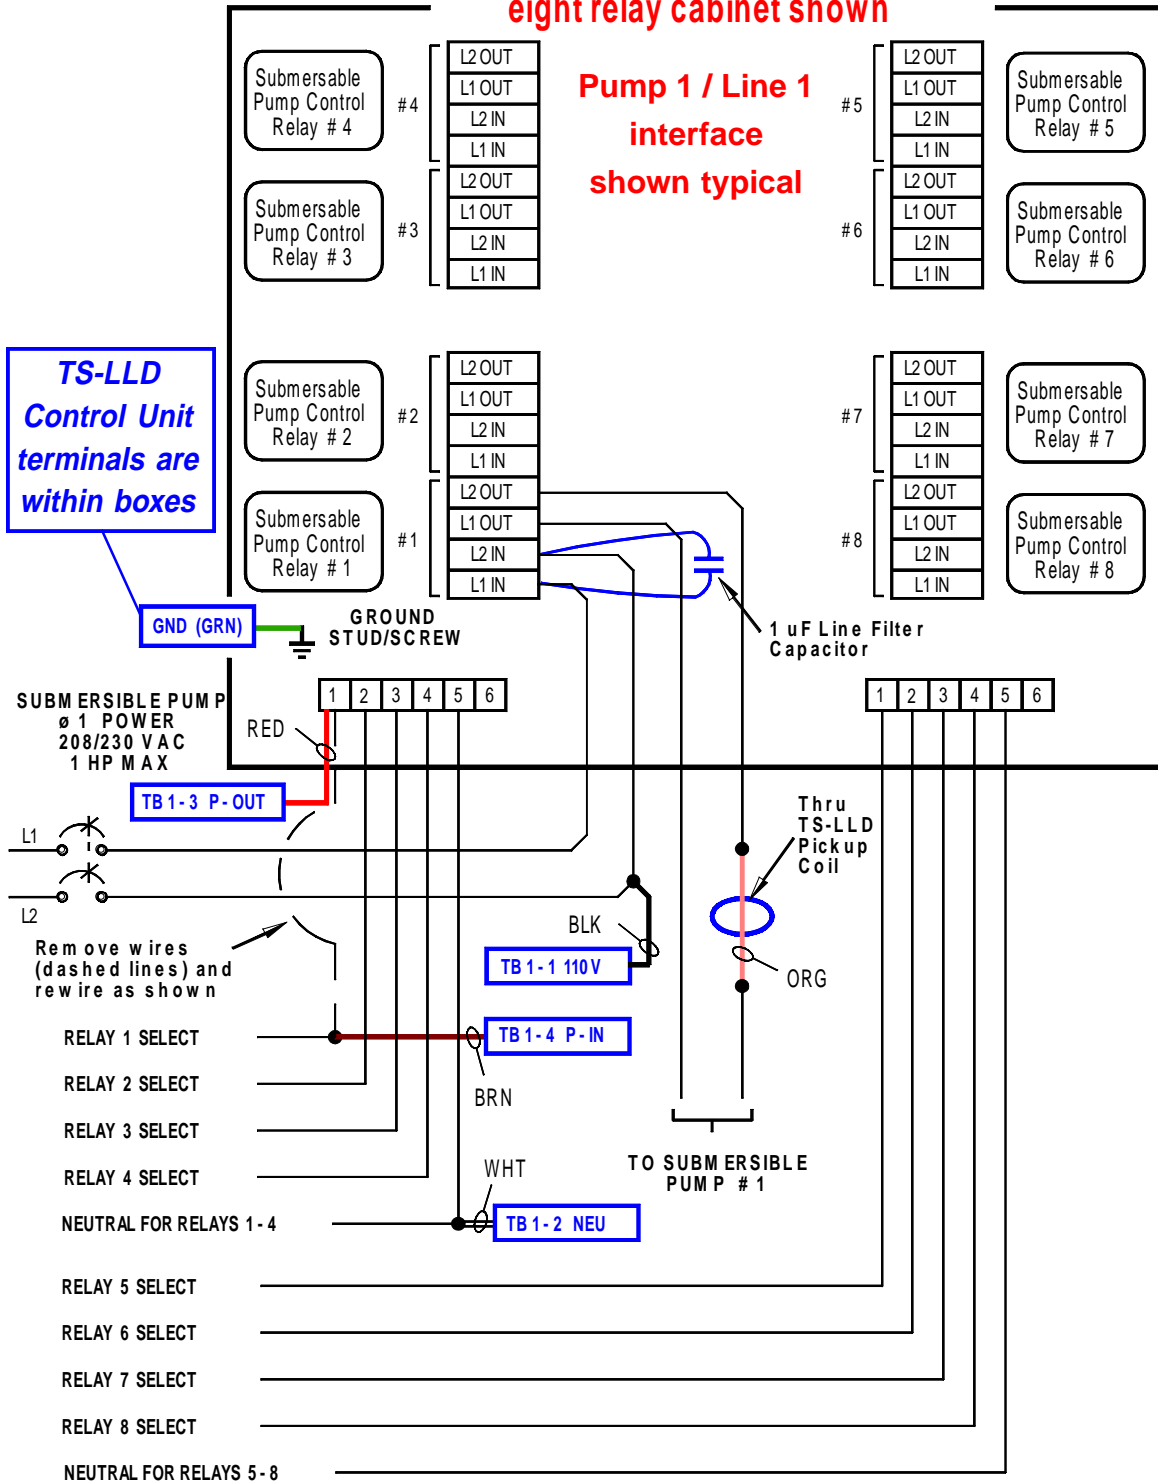

APPLICATION NOTE

Dresser Wayne / TS-LLD

Line Leak Detector Interface

INTELLIGENT CONTROLS, INC.
74 INDUSTRIAL PARK ROAD
SACO, ME 04072 USA 1-800-984-6266

Pump Relay (motor control) Cabinet eight relay cabinet shown

Reference the INCON TS-LLD Installation Manual P/N: 000-1359, and Dresser Wayne documentation for additional details. Be sure to follow all safety instructions before attempting any installation or service work.