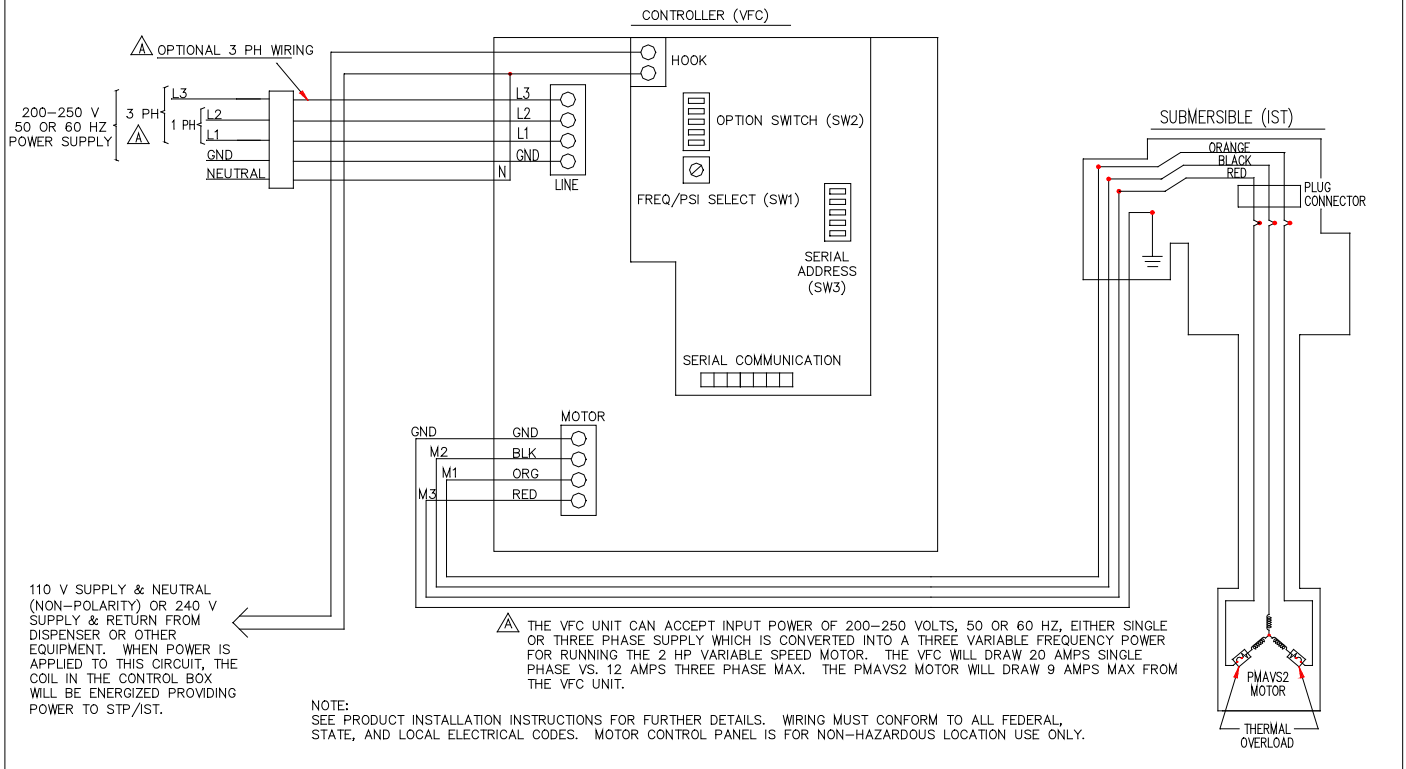

## WIRING DIAGRAM FOR INTELLIGENT SUBMERGED TURBINE PUMPS WITH VARIABLE FREQUENCY CONTROLLER (IST-VFC)

## DO NOT INSTALL IN OR OVER HAZARDOUS LOCATION USE ONLY WITH FE PETRO PMA MODEL PMA-VS2